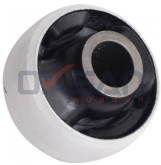

OEM NO : 1656752, 88GB5493AA, 5021729, 6144628, 88GB5493AB

SMALL BUSH FOR WISHBONE

FO600

COMPATIBLE VEHICLES :
GALAXY (WGR) 1995-2006

OEM NO : 7201717, 95VW5A638CA, 7M0501541

BIG BUSH FOR WISHBONE

FO601

COMPATIBLE VEHICLES :
GALAXY (WGR) 1995-2006