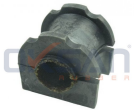

STABILIZER BAR RUBBER, FRONT (Ø17 MM)

FO087

COMPATIBLE VEHICLES :

KA (RB_) 1996-2008
FIESTA 1995-2002
STREET 2003-2005

OEM NO : 1105233, 1145271, 1310518, YS515484AA, YS615484AC